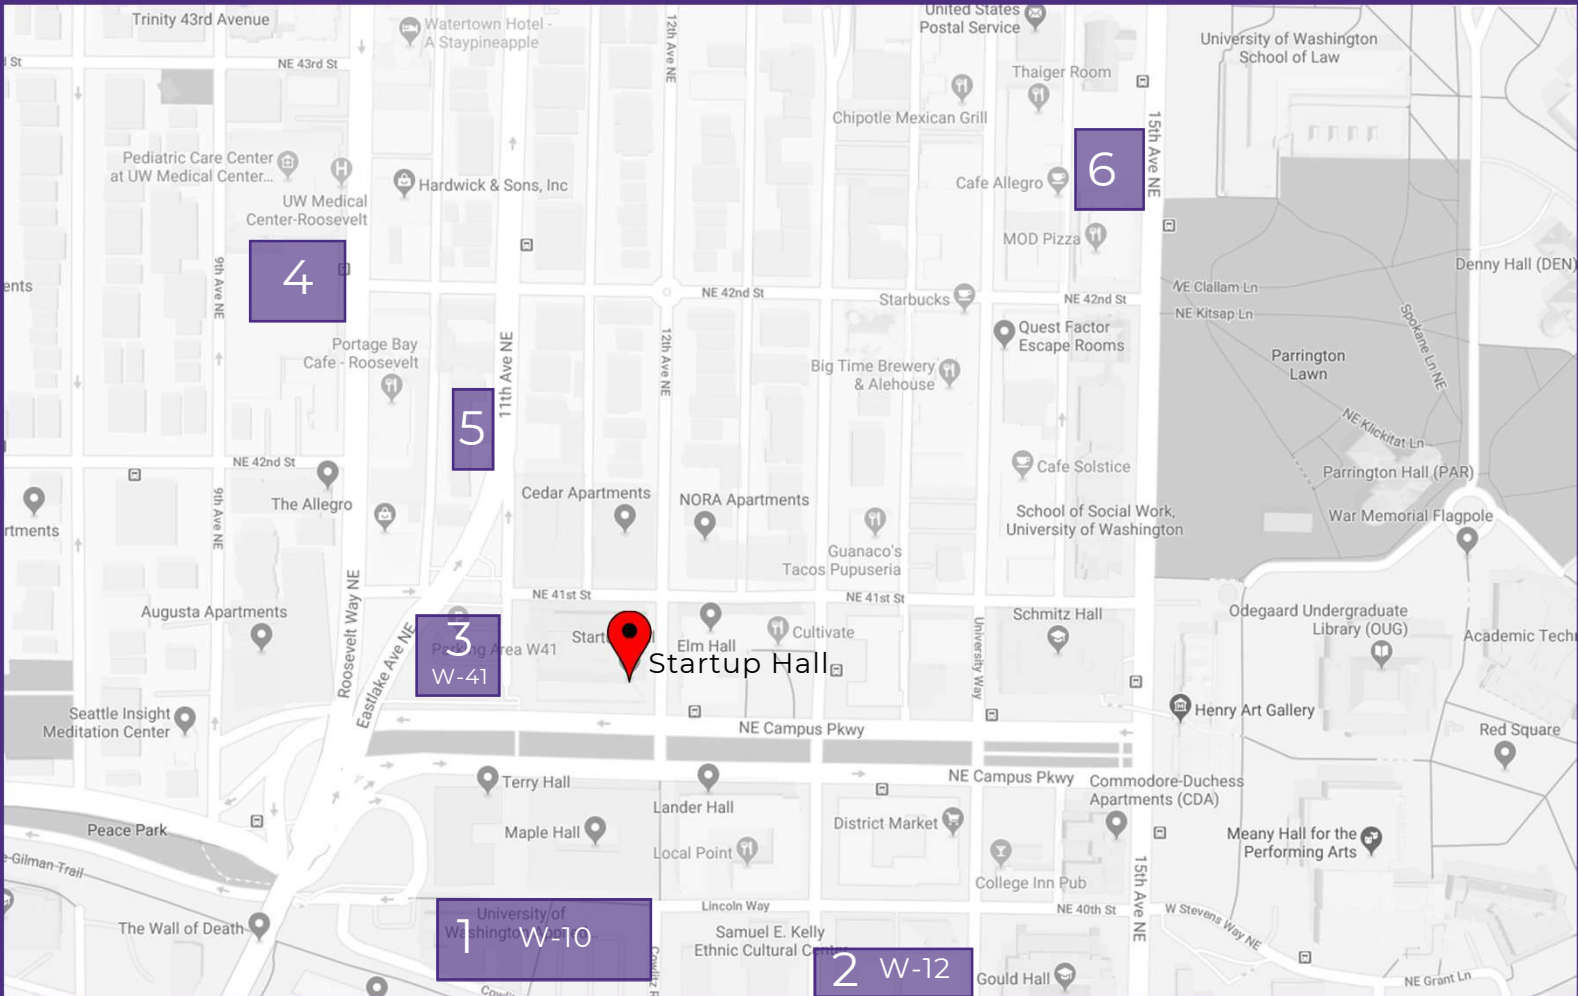

PARKING OPTIONS NEAR STARTUP HALL

NO.	PARKING LOT	HOURS	RATES	MONTHLY	CONTACT NUMBER
1	W10 -1084 Cowlitz Rd NE	Monday –Friday, 6 a.m–9 p.m. Saturday, 7 a.m. –noon	\$4/HR	--	(206)221-3701
2	W12 –Between Brooklyn Ave. NE and University Way NE, south of NE 40th	Monday –Friday, 6 a.m–9 p.m. Saturday, 7 a.m. –noon	\$4/HR	--	(206)221-3701
3	W41 –4209 11thAve. NE	Monday –Friday, 6 a.m–9 p.m. Saturday, 7 a.m. –noon	\$4/HR	--	(206)221-3701
4	4225 Roosevelt Way NE	24/7	\$3/HR \$15/24HR \$150/MONTH	Yes/Permit	(206)381-1789
5	College Place Apartments– 4131 11thAve. NE	24/7	\$195/MONTH	Yes/Permit	(800) 828 –4197 (Diamond Parking Service)
6	George F. Russell Jr. Hall	Monday-Friday, 6 a.m–6 p.m Sun, 8 a.m–1 p.m	Daily: \$3for 1 HR \$3 + \$1 after 1 HR 10 HR: \$18 In by 9 a.m, 10 HR: \$10	Yes/Permit	(206) 322 -3383